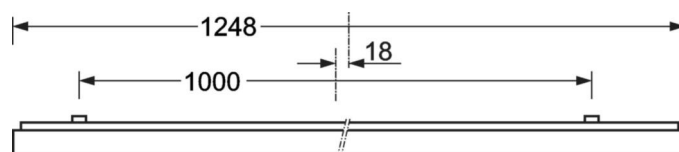

Surface-mounted luminaire - Micro-prismatic diffuser - direct distribution

Steel sheet enclosure, powder-coated rectangular cross-section, integrated Quicklock quick-mount bracket system with catch hook and safety rope for simple and quick mounting; Housing colour silver grey/white aluminium RAL 9006; Micro prism pane in "multilayer" technology, Light distribution direct distribution by means of Micro-prismatic diffuser of PMMA, Homogeneous light distribution; glare reduction through micro prism pane with special "multilayer" technology and optimised light deflecting foil. Suitable for VDU workstations, $65^\circ < 3000 \text{ cd/m}^2$ omnidirectional glare reduction in accordance with current DIN-EN 12464-1 standard, UGR (4H/8H) 18.7. Easy installation of the connection, directly on the top of the luminaire with a terminal cover cap. Electrical connection via 5-pole connection terminal with plug-in contacts.. If required, an AVA-MH universal mounting aid is available as an accessory. Surface-mounted luminaire for ceiling installation;

MECHANICS

Housing colour	silver grey/white aluminium RAL 9006
Dimensions (LxWxH/DxH)	1248mm x 239mm x 62mm
Weight (net)	5kg
Cable entry KE (X/Y)	0mm/0mm
Type of installation	Ceiling-mounted single installation, Ceiling-mounted trunking installation

DEEP-LINK

<https://www.regiolum.de/en/article/65713016175>

Reference	LED 3200lm 830
η_{LB}	100 %
$\Phi_{\downarrow/\uparrow}$	100 % / 0 %
UGR lat./long.	18.4 / 18.7
VDU	$65^\circ < 3000 \text{ cd/m}^2$

Dimensions

L	1248 mm	Length
B	239 mm	Width
H	62 mm	Height
A1	1000 mm	Mounting distance single mounting
A3	248 mm	Mounting distance between luminaires in a light run arrangement
A4	125 mm	Mounting distance (width)
X	0 mm	Distance cable infeed to the center of the luminaire on the X-axis
Y	0 mm	Distance cable infeed to the center of the luminaire on the Y-axis