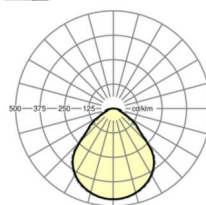

CHARACTERISTICS

Order number	65713016175
EAN number	4020863478996
Commodity code	94051190
Certification mark	IP 20, Protection class I, VDU $65^\circ < 3000$, ENEC10 VDE, F, Indoor, CE
Impact resistance (IK rating)	IK03
Ambient temperatur	ta 25°C
Special properties	Ready for IoT
Warranty period	5 years
State funding programs	BEG - Federal funding for efficient buildings (valid only for Germany)

ELECTRICAL ENGINEERING

Controller	Electronic driver DALI2 (1 pcs.)
System output	25W
Mains voltage	230V/50Hz
Circuit breakers (inrush current)	13 pieces/B10, 24 pieces/B16, 25 pieces/C10, 40 pieces/C16
Energy efficiency class/light source	C

LIGHTING TECHNOLOGY

Placement	LED, Colour rendering/Light colour CRI ≥ 80 / 3000K
Colour tolerance (MacAdam)	3SDCM
Photobiological safety (Luminaire)	RG0
Nominal luminous flux	3194lm
LED service life	100000h L80/B10 (Tq 25°C), 50000h L90/B50 (Tq 25°C)
Luminaire luminous efficiency	128lm/W
UGR lat./long.	18.4 / 18.7

MECHANICS

Housing colour	silver grey/white aluminium RAL 9006
Dimensions (LxWxH/DxH)	1248mm x 239mm x 62mm
Weight (net)	5kg
Cable entry KE (X/Y)	0mm/0mm
Type of installation	Ceiling-mounted single installation, Ceiling-mounted trunking installation

DEEP-LINK

<https://www.regiolum.de/en/article/65713016175>