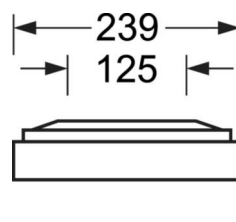

Reference	LED 3200lm 830
η_{LB}	100 %
$\Phi_{\downarrow/\uparrow}$	100 % / 0 %
UGR lat./long.	18.4 / 18.7
VDU	$65^\circ < 3000 \text{ cd/m}^2$